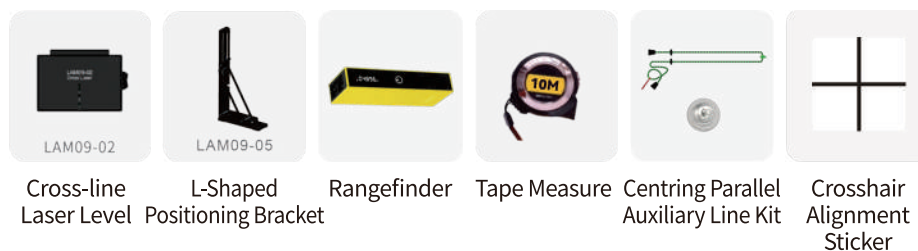

Accessories